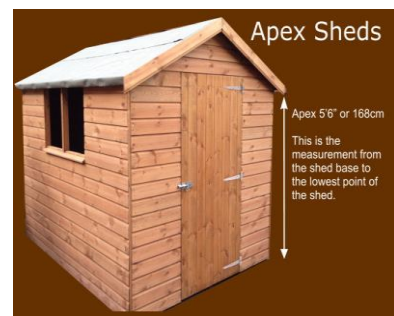

Singletons Nurseries Sheds Price List

Standard Apex Range

38x50mm Framing
 16mm Shiplap - Finished 12mm (extended tongue)
 16mm Matchboard - Finished 12mm
 16mm Roof and Floor - Finished 12mm
 Apex 5' 6" Eaves
 Standard Shed Felt
 All sheds are dip treated in water based stain
 All prices shown do not include delivery .